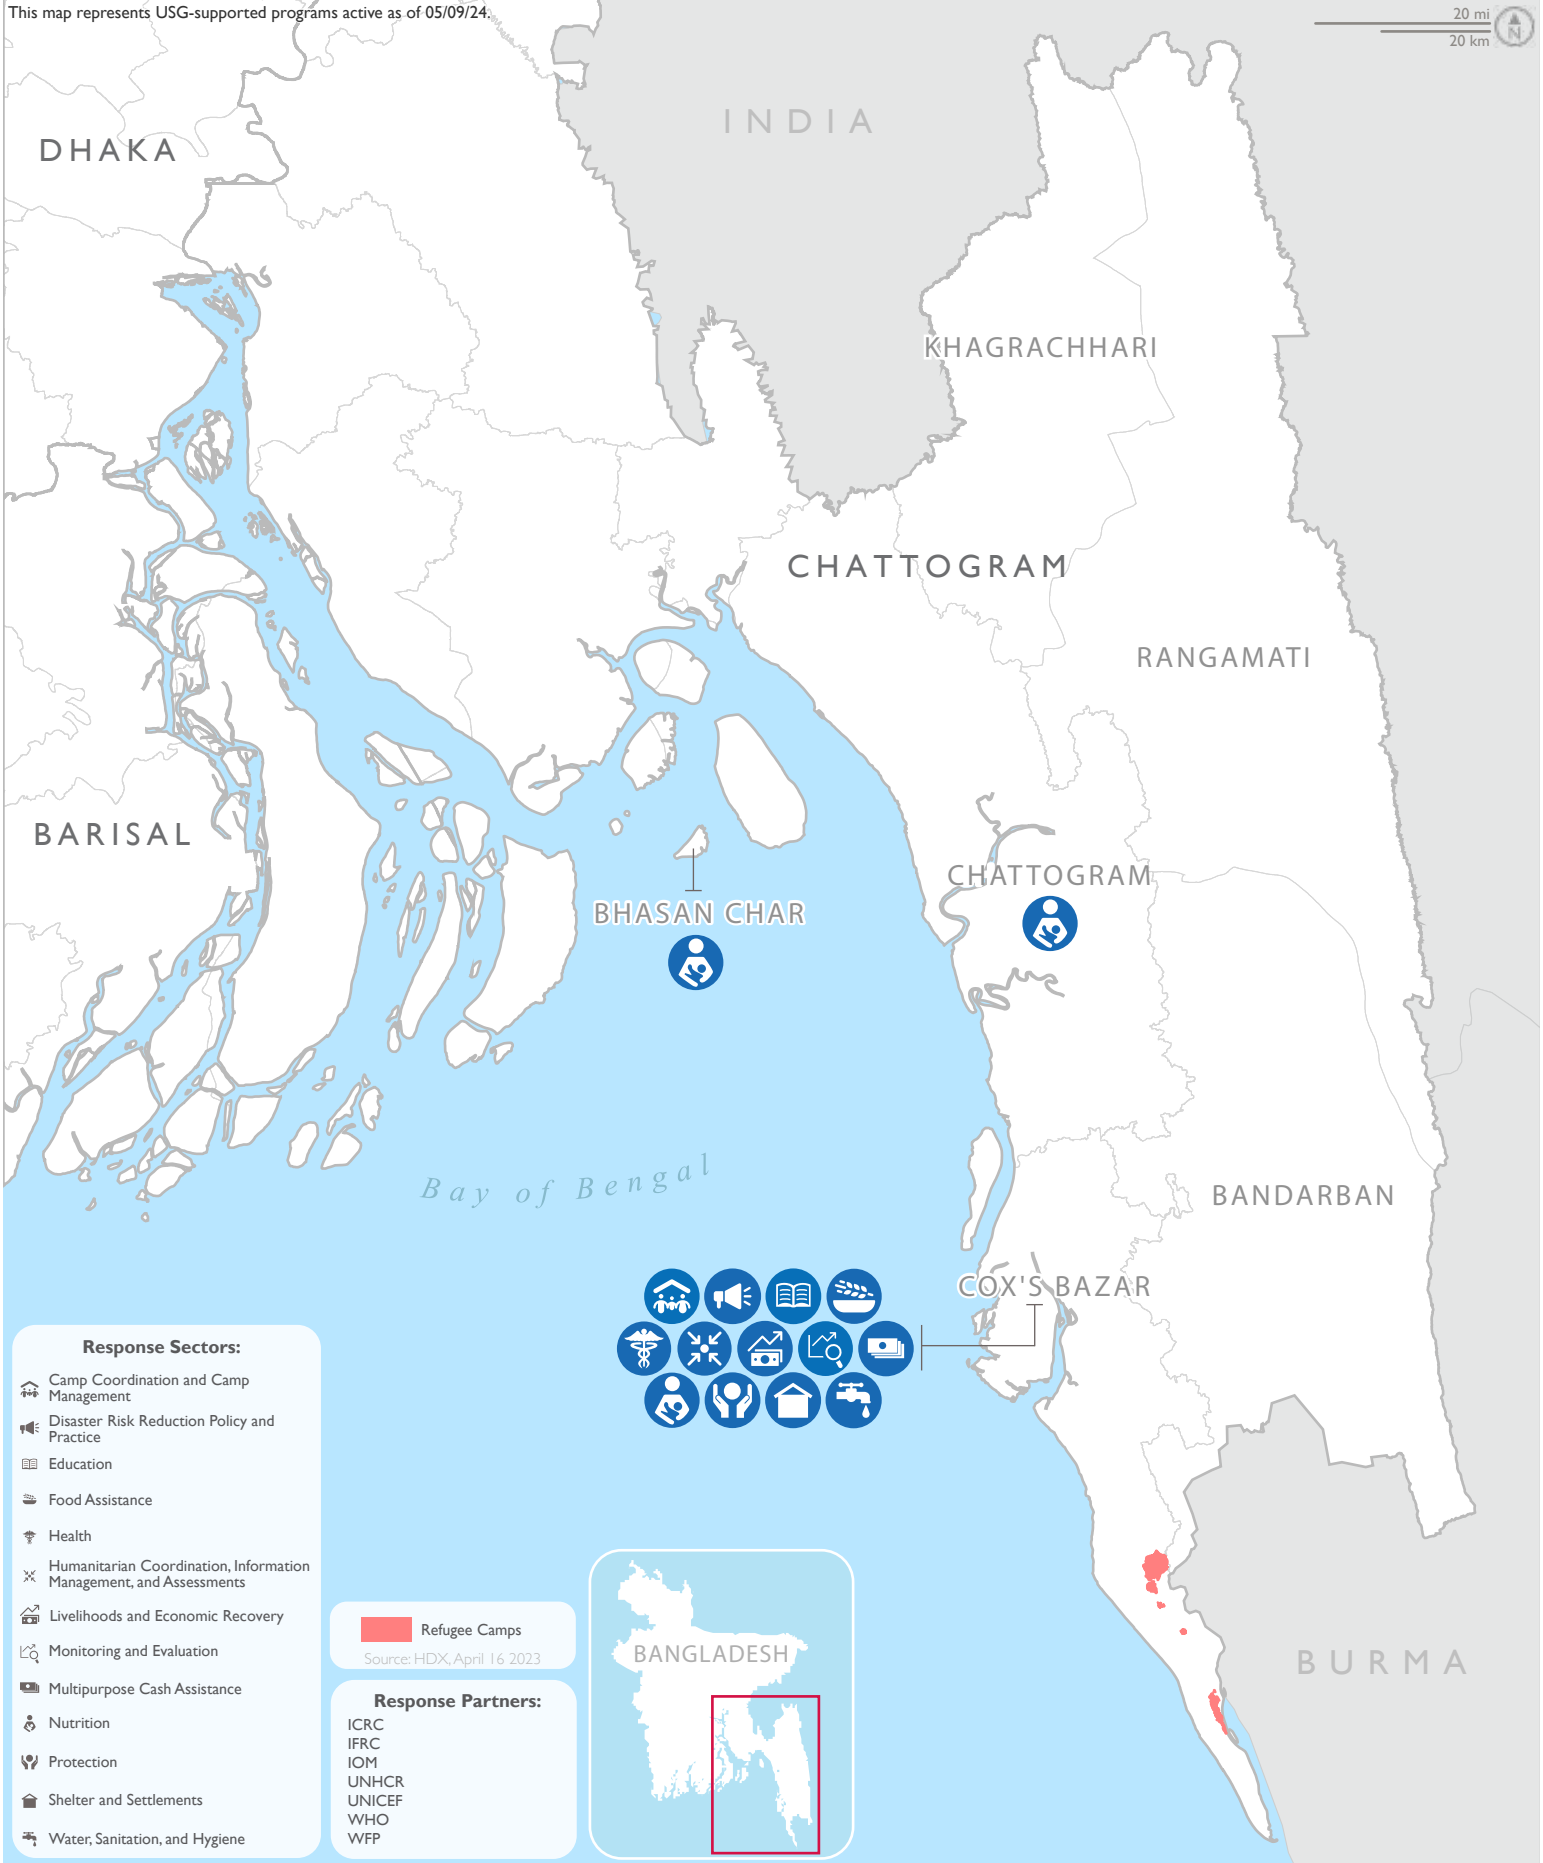

This map represents USG-supported programs active as of 05/09/24.

20 mi
20 km

Response Sectors:

-  Camp Coordination and Camp Management
-  Disaster Risk Reduction Policy and Practice
-  Education
-  Food Assistance
-  Health
-  Humanitarian Coordination, Information Management, and Assessments
-  Livelihoods and Economic Recovery
-  Monitoring and Evaluation
-  Multipurpose Cash Assistance
-  Nutrition
-  Protection
-  Shelter and Settlements
-  Water, Sanitation, and Hygiene

 Refugee Camps
Source: HDX, April 16 2023

Response Partners:

- ICRC
- IFRC
- IOM
- UNHCR
- UNICEF
- WHO
- WFP